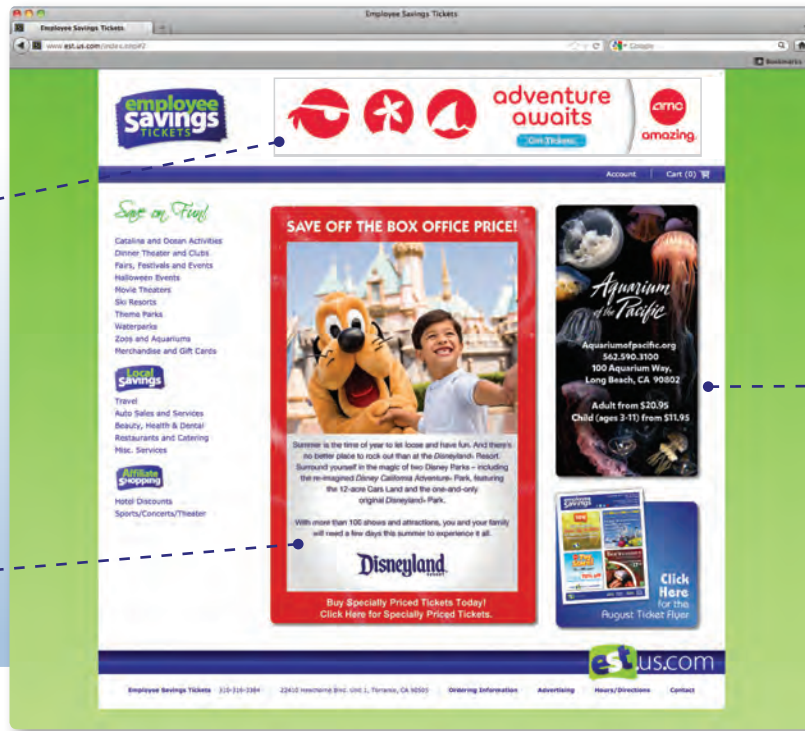

### Custom Layout

Custom Advertising message  
758 pixels x 740 pixels

### Standard Layout

Advertorial with a  
300 pixels x 429 pixels feature image

1 Landing Page Rectangle Ad:

300 pixels x 200 pixels

2 Landing Page Banner Ad:

716 pixels x 130 pixels

## Home Page Ads

- 1 Banner Ad: Rotating banner ad appears on all web shopping pages (716 pixels x 130 pixels)
- 2 Home Page Ad - Large: Links directly to your Landing Page (458 pixels x 720 pixels)
- 3 Home Page Ad - Small: Links directly to your Landing Page (242 pixels x 463 pixels)